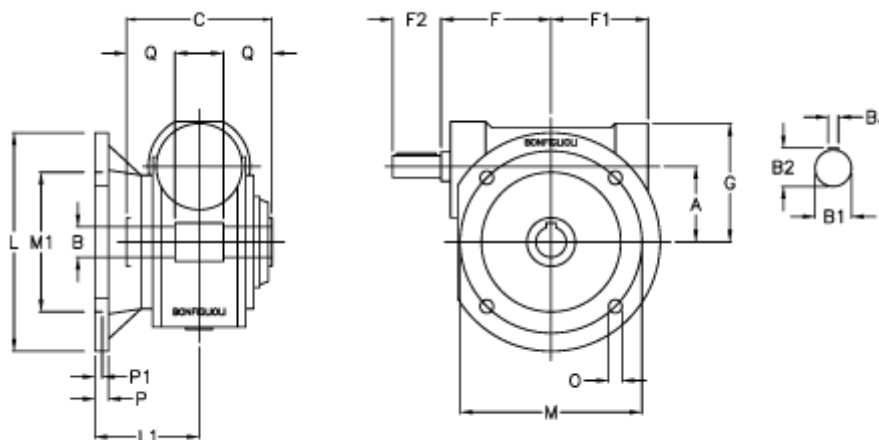

Article number: 3901150040500

Description: Worm gear with solid input shaft
VF 150FC-40-HS

Measures

a	= 150.0	F1 = 179	P = 22
B	= 50	F2 = 65	P1 = 13
B1	= 35	g = 218	Q = 55.0
B2	= 38	L = 350	
B3	= 10	L1 = 145.5	
C	= 175	m = 290	
Description	= VF 150FC-xx-HS	M1 = 200	
F	= 185.0	O = 18	